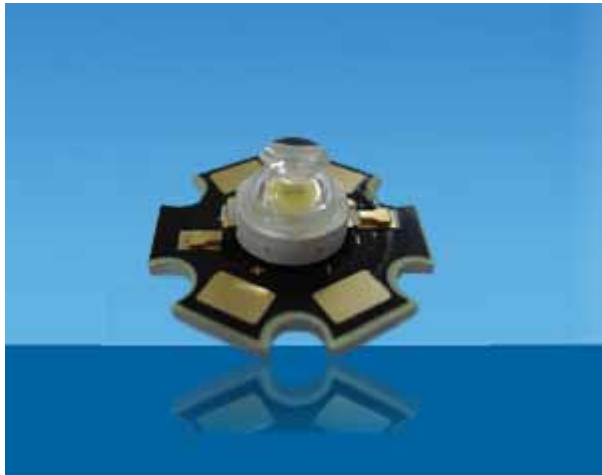

Side emitting high power LED lamp

1W Side emitting LED

1W Side emitting LED

Product Name: 1W High Power White LED

Model Number: HYH1SWEL-BS

Features:

- 1) Highest luminous flux output, Available in 30-80LM
- 2) Viewing angle : 170degs
- 3) Forward voltage: 3.0to 3.5V
- 4) Superior ESD protection
- 5) Available in pure white, warm white, green, blue, red and yellow
- 6) Very long operating life, less than 2% light decay for 1000 hours' emitting

Packing: ESD polybag