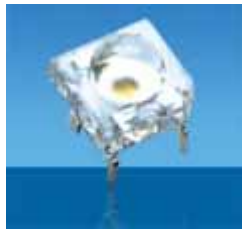

Super flux LED lamp
5mm