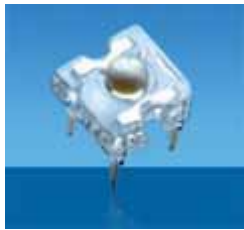

# Super flux LED lamp

## [Super flux LED lamp](#)

We are a professional manufacturer of super flux LED lamp. High quality super flux LED lamp can be resistant to high current and high voltage. White, Red, Yellow, Green and Pure etc are available. With long lifespan, uniform illumination and low power consumption make the price competitive and quality reliable. Because of high reliability and long life, our super flux LED lamp has earned higher reputation at home and aboard. The super flux LED lamp is greatly used in automobile brake lights, channel letter and decoration lighting